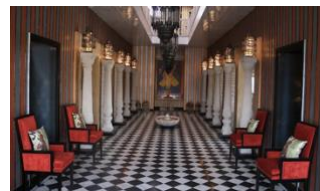

**Casa Colvale by Svenska
Chapora River, Goa**

Airport 46km, Calungate
Beach 18km, Panjim 22km