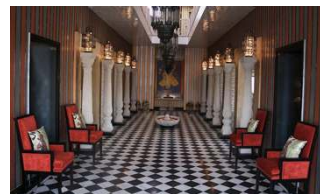

**Casa Colvale by Svenska
Chapora River, Goa**

Airport 46km, Calungate
Beach 18km, Panjim 22km