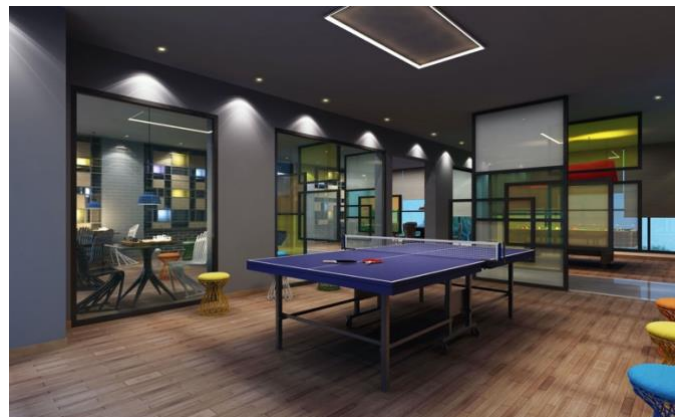

Exclusive Membership Program at 5-star Svenska Design Hotel, APIIC IP, Ramanayyapeta, Kakinada

- Annual Family Membership of 2 adults and 2 children (below 16yrs): Rs.99,999
- Additional Child Membership (below 16yrs): Rs.29,999
- Single Lady Membership (above 16yrs): Rs.49,999
- Additional Adult Membership (above 16yrs): Rs.69,000
- Corporate Membership for 4 employees: Rs.1,99,999

Membership Benefits at Club Svenska, Kakinada

- Complimentary stays: 10 room nights (up to double occupancy, with breakfast and Wi-Fi)
- Unlimited access to swimming pool (guest entry @ Rs.500)
- Unlimited access to fitness centre and gaming zone (guest entry @ Rs.500)
- 20% discount on food & beverage at all restaurants and bars
- 20% discount on all spa & massage treatments
- 20% discount on all banqueting & conferencing
- 20% discount on bakery & confectionery
- 20% discount on takeaways & deliveries
- 20% discount on Best Available Rates at all Svenska Design Hotels

**GST extra, as applicable*

Sky Lounge Resto-bar

Infinity Rooftop Swimming Pool

Spa Reception

Massage Room

Fitness Centre

Fitness Centre

Weights & Multi-Gym

Yoga & Aerobics

Gaming Zone

Gaming Zone

Ladies Changing Room

Gents Changing Room