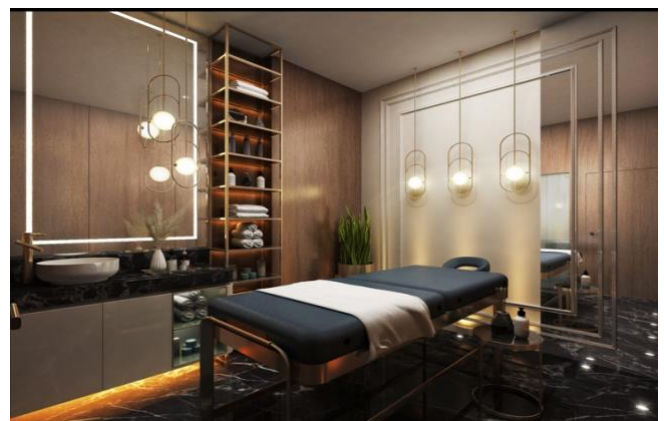

Exclusive Membership Program at 5-star Svenska Design Hotel, APIIC IP, Ramanayyapeta, Kakinada

- Annual Family Membership of 2 adults and 2 children (below 16yrs): Rs.99,999
- Additional Child Membership (below 16yrs): Rs.29,999
- Single Lady Membership (above 16yrs): Rs.49,999
- Additional Adult Membership (above 16yrs): Rs.69,000
- Corporate Membership for 4 employees: Rs.1,99,999

Membership Benefits at Club Svenska, Kakinada

- Complimentary stays: 10 room nights (up to double occupancy, with breakfast and Wi-Fi)
- Unlimited access to swimming pool (guest entry @ Rs.500)
- Unlimited access to fitness centre and gaming zone (guest entry @ Rs.500)
- 20% discount on food & beverage at all restaurants and bars
- 20% discount on all spa & massage treatments
- 20% discount on all banqueting & conferencing
- 20% discount on bakery & confectionery
- 20% discount on takeaways & deliveries
- 20% discount on Best Available Rates at all Svenska Design Hotels

**GST extra, as applicable*

Sky Lounge Resto-bar

Infinity Rooftop Swimming Pool

Spa Reception

Massage Room

Fitness Centre

Fitness Centre

Weights & Multi-Gym

Yoga & Aerobics

Gaming Zone

Gaming Zone

Ladies Changing Room

Gents Changing Room